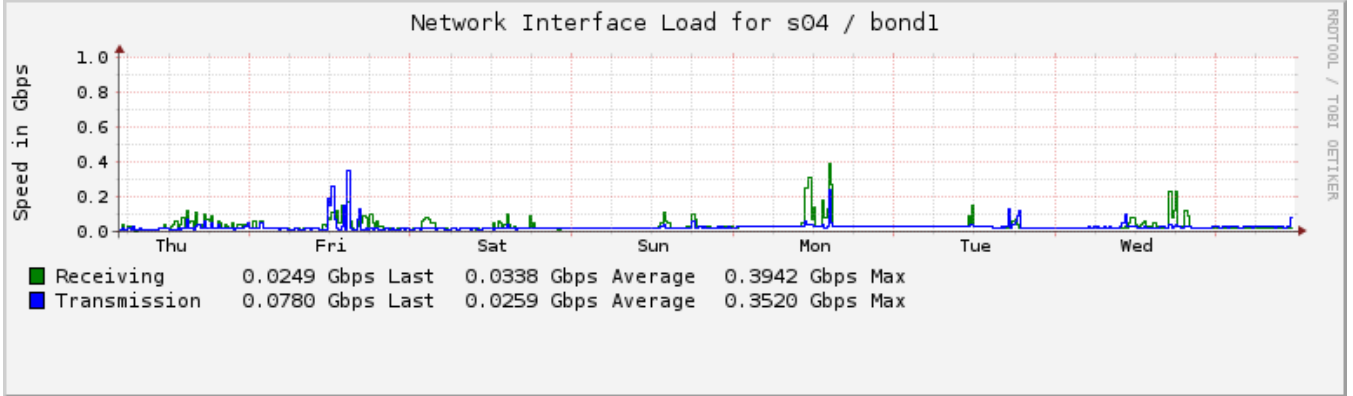

## s04 -- Network Utilization

One Week (24.01.19 3:27 - 31.01.19 10:27)

Datasource bond1:: Receiving and Transmission speed

Datasource eno1p1:: Receiving and Transmission speed